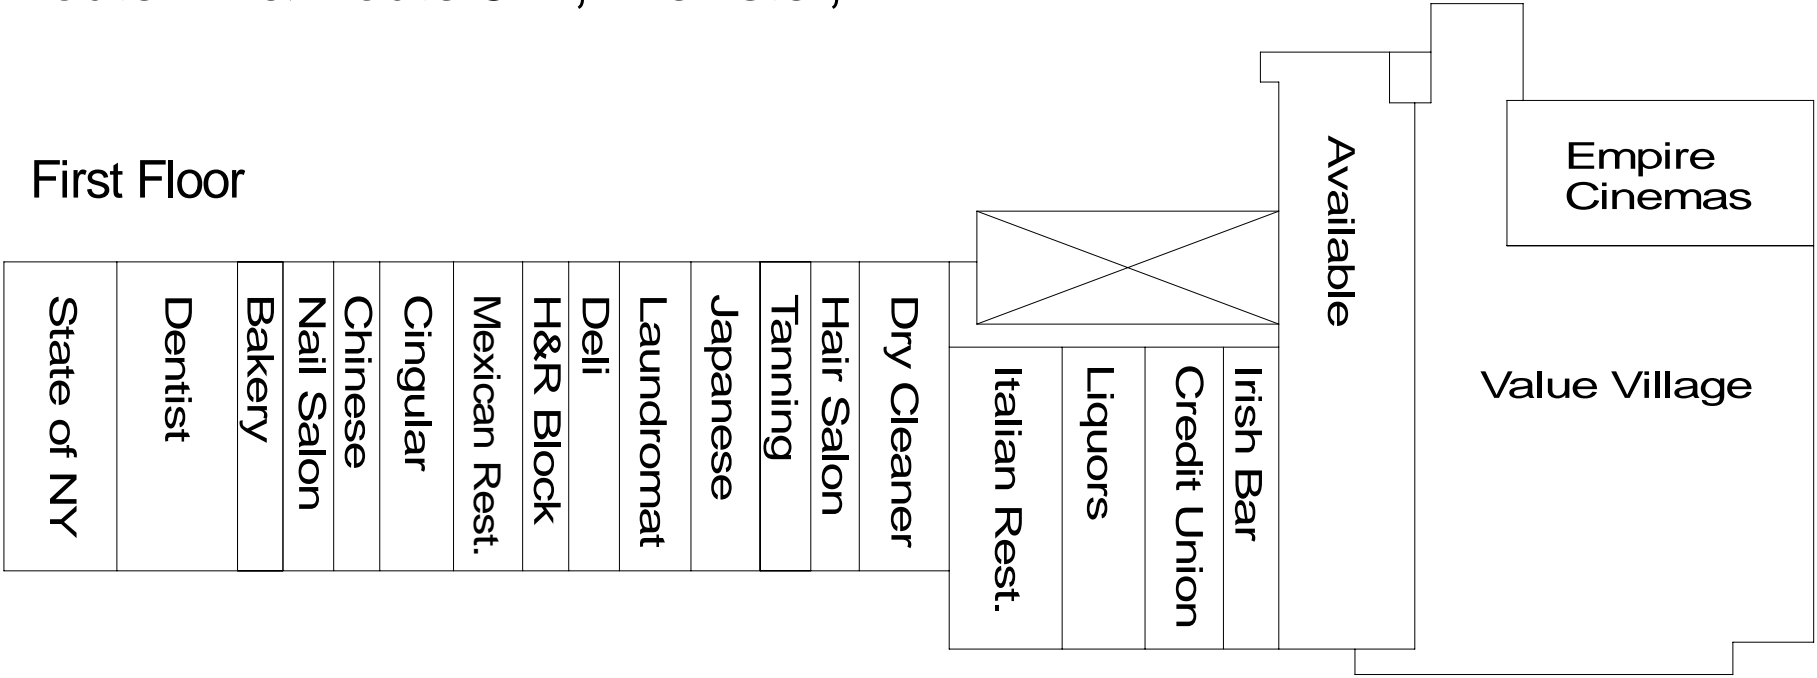

Towne Centre

Route 22 & Route 312, Brewster, NY

First Floor